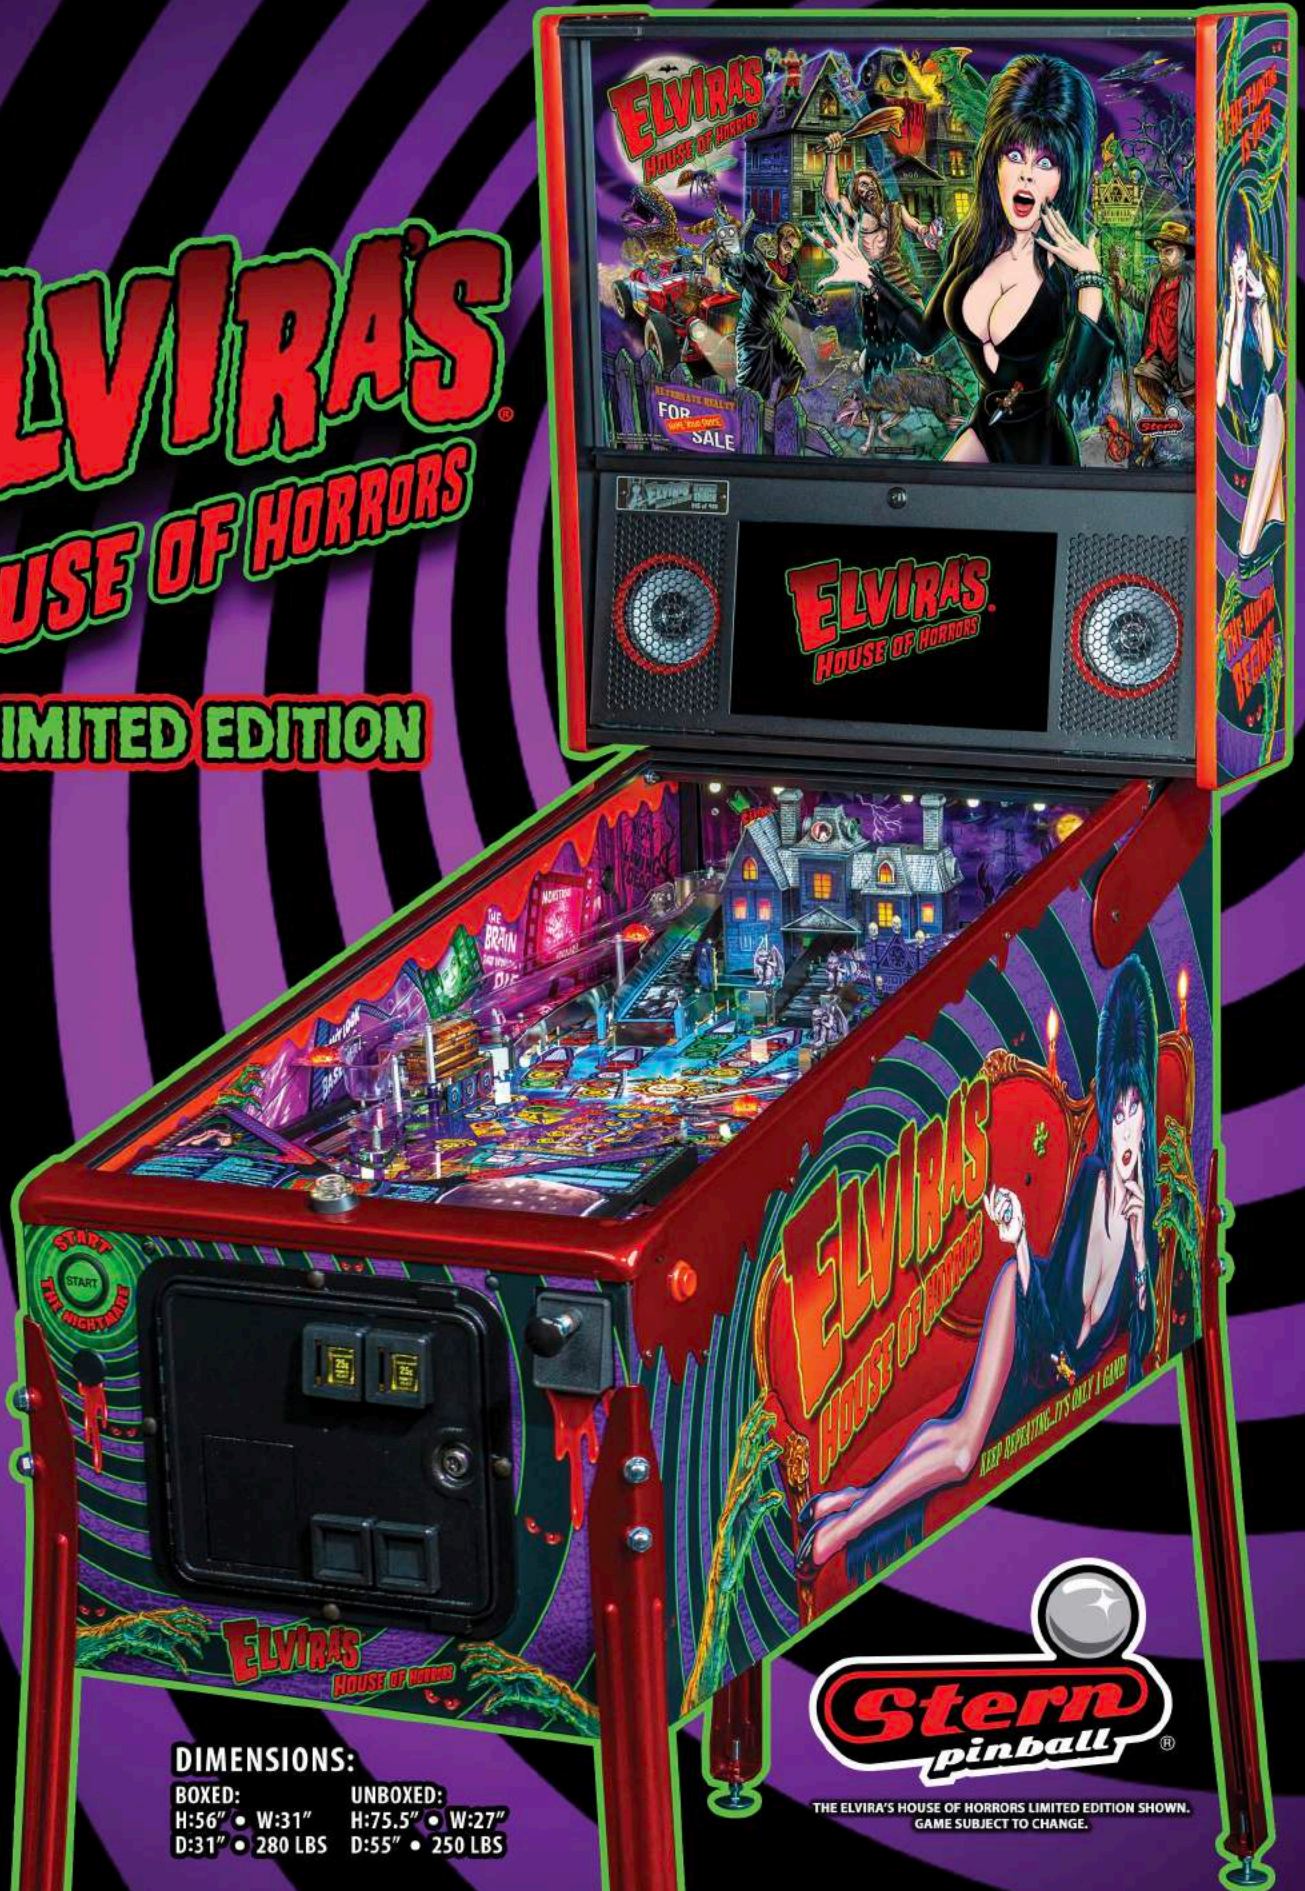

# ELVIRA'S HOUSE OF HORRORS

LIMITED EDITION

### DIMENSIONS:

BOXED: H:56" • W:31" UNBOXED: H:75.5" • W:27"  
D:31" • 280 LBS D:55" • 250 LBS

THE ELVIRA'S HOUSE OF HORRORS LIMITED EDITION SHOWN.  
GAME SUBJECT TO CHANGE.

TM & © 2019 QUEEN "B" PRODUCTIONS.  
ALL RIGHTS RESERVED.

## GAME FEATURES

- Elvira's "House of Horrors", an interactive haunted mansion features a motorized diverter that changes ball path, a front door entrance ramp that can pivot up to reveal "cellar" shot, a gravestone drop target guarding the garage entrance for ball locks and motorized spinning attic turret
- Interactive "Deadhead Family Crypt" features a unique entrance, an underground exit, and a Custom Sculpted Deadhead Bash Toy
- Elvira's "Junk in the Trunk" toy located on the left ramp pops open, locking balls for game features and multiball action
- "Make your own dang B-Movie trailer" feature, unique to every game play experience
- Game Autographed by design team
- Custom speech and call-outs by the man of many voices, Tim Kitzrow

## GAME FEATURES CONT.

- 4 interactive mechanical kinetic Jumpin' Gar-Goil stand-up targets activate Gar-Goil game features
- Beast Booster opto spinner
- Illuminated Elvira themed mirrored backglass with stunning and distinctive high definition hand-drawn art & exclusive inside art blades by Greg Freres
- 3 pop bumpers
- High definition anti-reflection pinball glass
- Shaker Motor