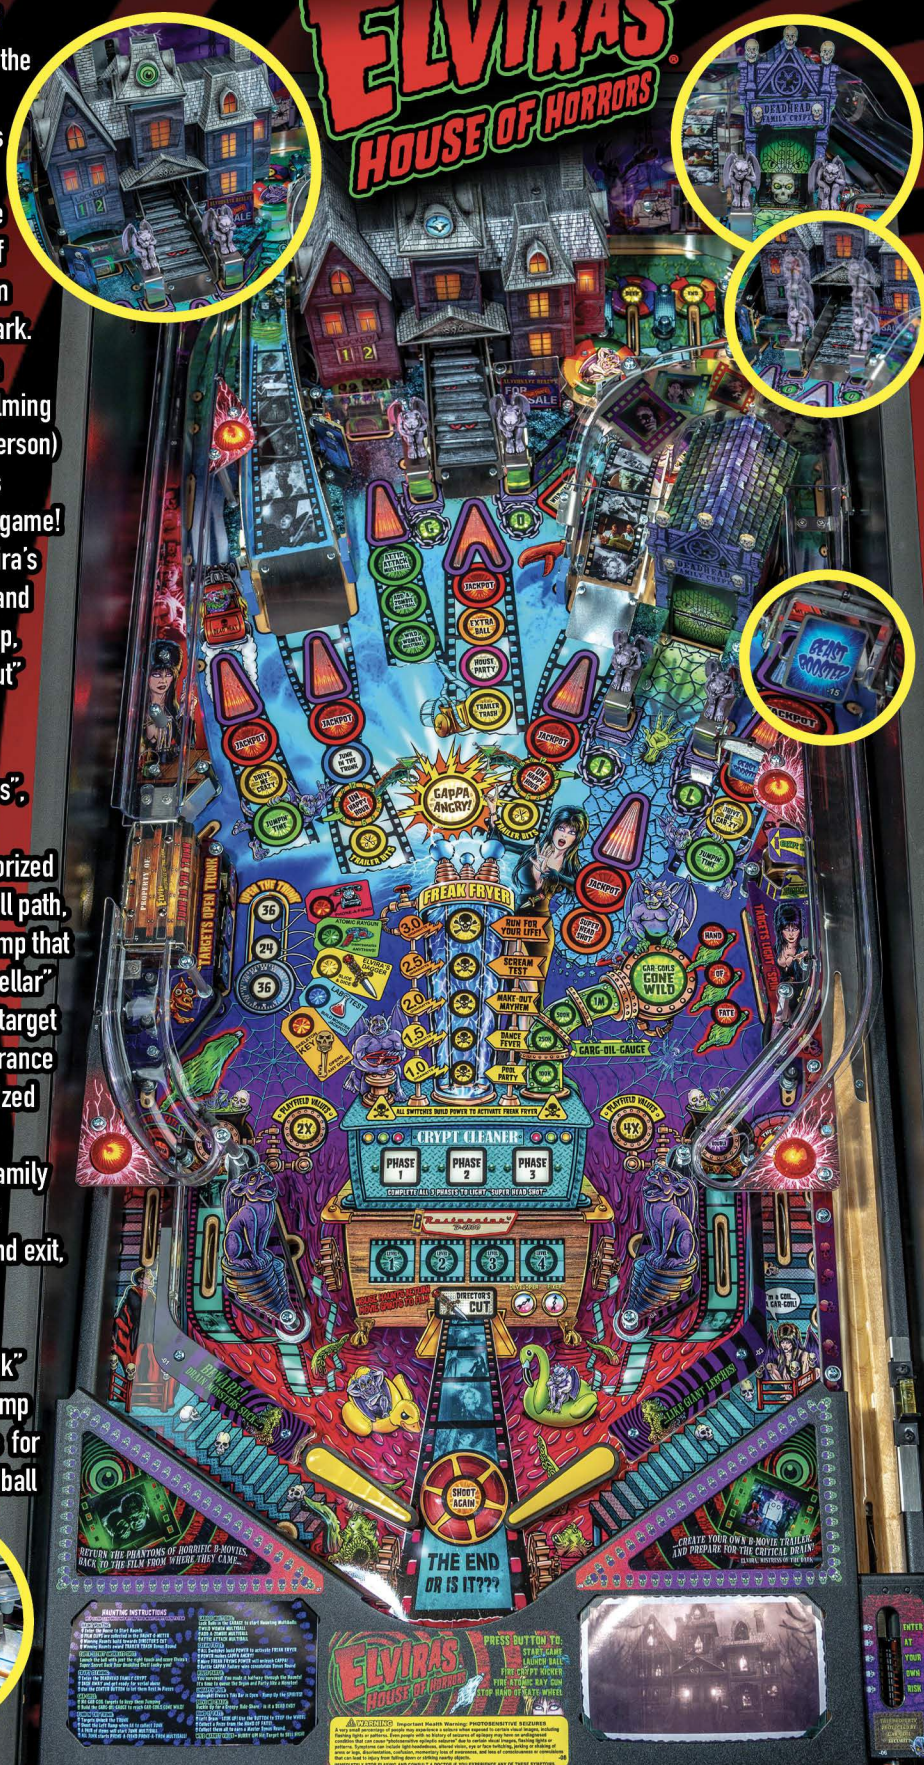

MAIN ATTRACTIONS

- The taunting is over and the haunting begins. Elvira's House of Horrors immerses players in this fun, campy B-movie universe filled with all of the humor expected from Elvira, Mistress of the Dark.
- Custom speech and, in a pinball first, exclusive filming of Elvira (Cassandra Peterson) for custom video scenes featured throughout the game!
- Soundtrack includes Elvira's signature theme music and licensed music for "Jump, Jive, an' Wail" and "Shout"

GAME FEATURES

- Elvira's "House of Horrors", an interactive haunted mansion features a motorized diverter that changes ball path, a front door entrance ramp that can pivot up to reveal "cellar" shot, a gravestone drop target guarding the garage entrance for ball locks and motorized spinning attic turret
- Interactive "Deadhead Family Crypt" features a unique entrance, an underground exit, and a Custom Sculpted Deadhead Bash Toy
- Elvira's "Junk in the Trunk" toy located on the left ramp pops open, locking balls for game features and multiball action

ELVIRA'S HOUSE OF HORRORS

GAME FEATURES CONT.

- 4 interactive mechanical kinetic Jumpin' Gar-Goil stand-up targets activate Gar-Goil game features
- Beast Booster opto spinner
- Custom speech and call-outs by the man of many voices, Tim Kitzrow
- "Make your own dang B-Movie trailer" feature, unique to every game play experience
- 3 pop bumpers

PREMIUM ONLY

- Exclusive Hypnotic themed cabinet decal and Elvira themed translite backglass with stunning and distinctive hand-drawn artwork by Greg Freres

HARDWARE AND TRIM

- Snap-Latch front molding
- Powder coated steel bottom arch
- EZ Slide cabinet brackets for smooth and easy playfield access

GENERAL FEATURES

- Stereo sound system with 3-channel amplifier
- Separate treble & bass adjustment
- CPU mounted line-out audio connector for external amplification
- Fade adjustment to control front and bottom speaker outputs

STERN PINBALL, INC. • 1001 BUSSE ROAD
ELK GROVE VILLAGE, IL 60007 • +1-708-345-7700

THE ELVIRA'S HOUSE OF HORRORS PREMIUM EDITION SHOWN.
GAME SUBJECT TO CHANGE.

WWW.STERNPINBALL.COM