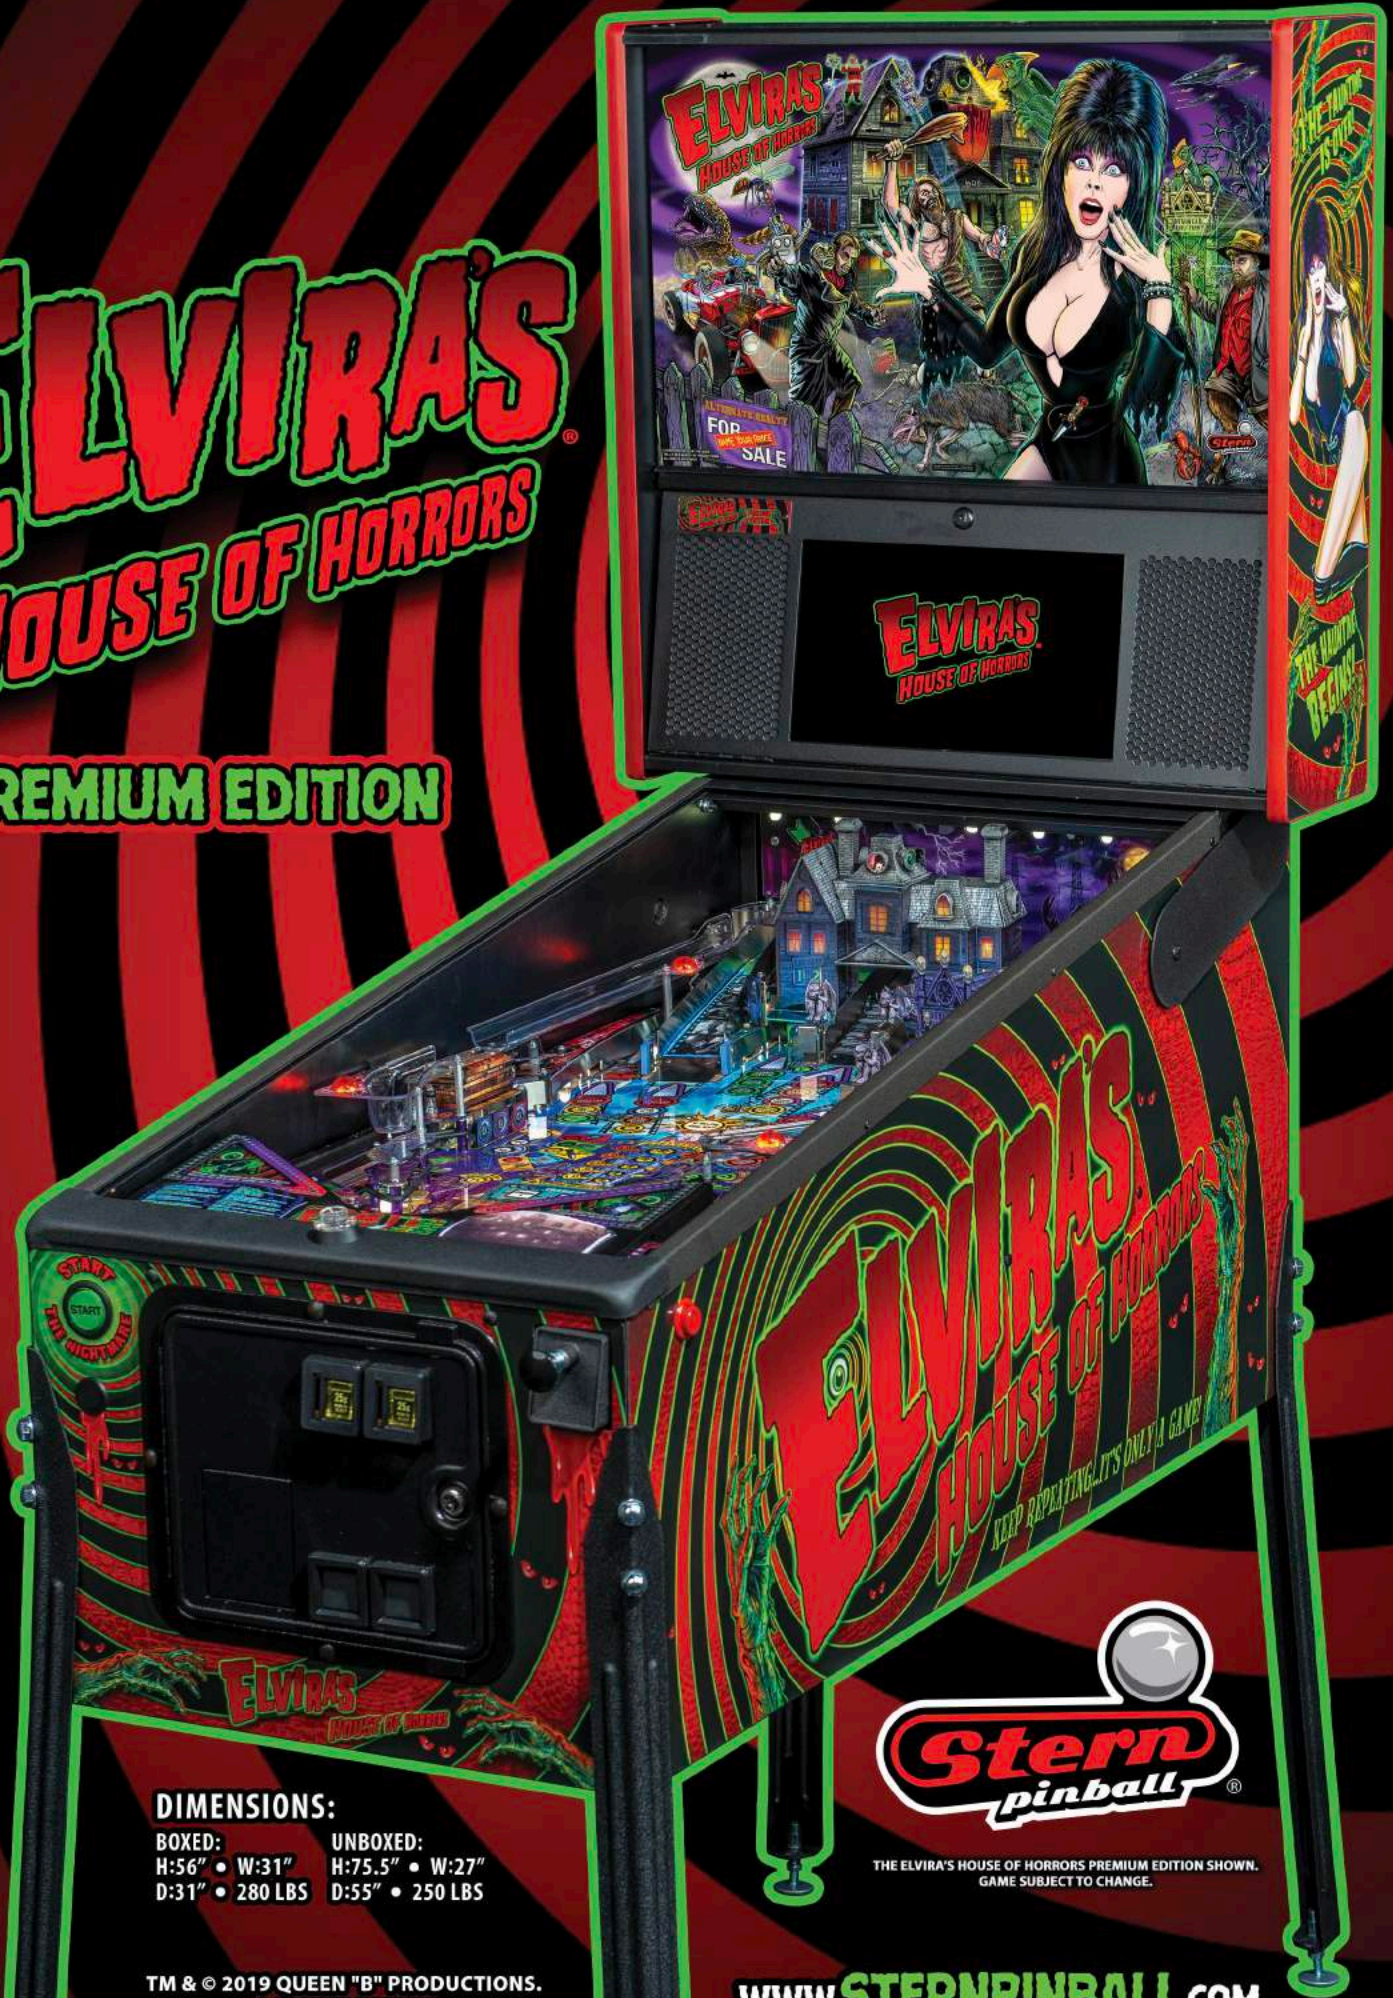

ELVIRAS HOUSE OF HORRORS

PREMIUM EDITION

DIMENSIONS:

BOXED:	UNBOXED:
H:56" • W:31"	H:75.5" • W:27"
D:31" • 280 LBS	D:55" • 250 LBS

THE ELVIRA'S HOUSE OF HORRORS PREMIUM EDITION SHOWN.
GAME SUBJECT TO CHANGE.

TM & © 2019 QUEEN "B" PRODUCTIONS.
ALL RIGHTS RESERVED.

WWW.STERNPINBALL.COM

MAIN ATTRACTIONS

- The taunting is over and the haunting begins. Elvira's House of Horrors immerses players in this fun, campy B-movie universe filled with all of the humor expected from Elvira, Mistress of the Dark.
- Custom speech and, in a pinball first, exclusive filming of Elvira (Cassandra Peterson) for custom video scenes featured throughout the game!
- Soundtrack includes Elvira's signature theme music and licensed music for "Jump, Jive, an' Wail" and "Shout"

GAME FEATURES

- Elvira's "House of Horrors", an interactive haunted mansion features a motorized diverter that changes ball path, a front door entrance ramp that can pivot up to reveal "cellar" shot, a gravestone drop target guarding the garage entrance for ball locks and motorized spinning attic turret
- Interactive "Deadhead Family Crypt" features a unique entrance, an underground exit, and a Custom Sculpted Deadhead Bash Toy
- Elvira's "Junk in the Trunk" toy located on the left ramp pops open, locking balls for game features and multiball action

ELVIRA'S HOUSE OF HORRORS

GAME FEATURES CONT.

- 4 interactive mechanical kinetic Jumpin' Gar-Goil stand-up targets activate Gar-Goil game features
- Beast Booster opto spinner
- Custom speech and call-outs by the man of many voices, Tim Kitzrow
- "Make your own dang B-Movie trailer" feature, unique to every game play experience
- 3 pop bumpers