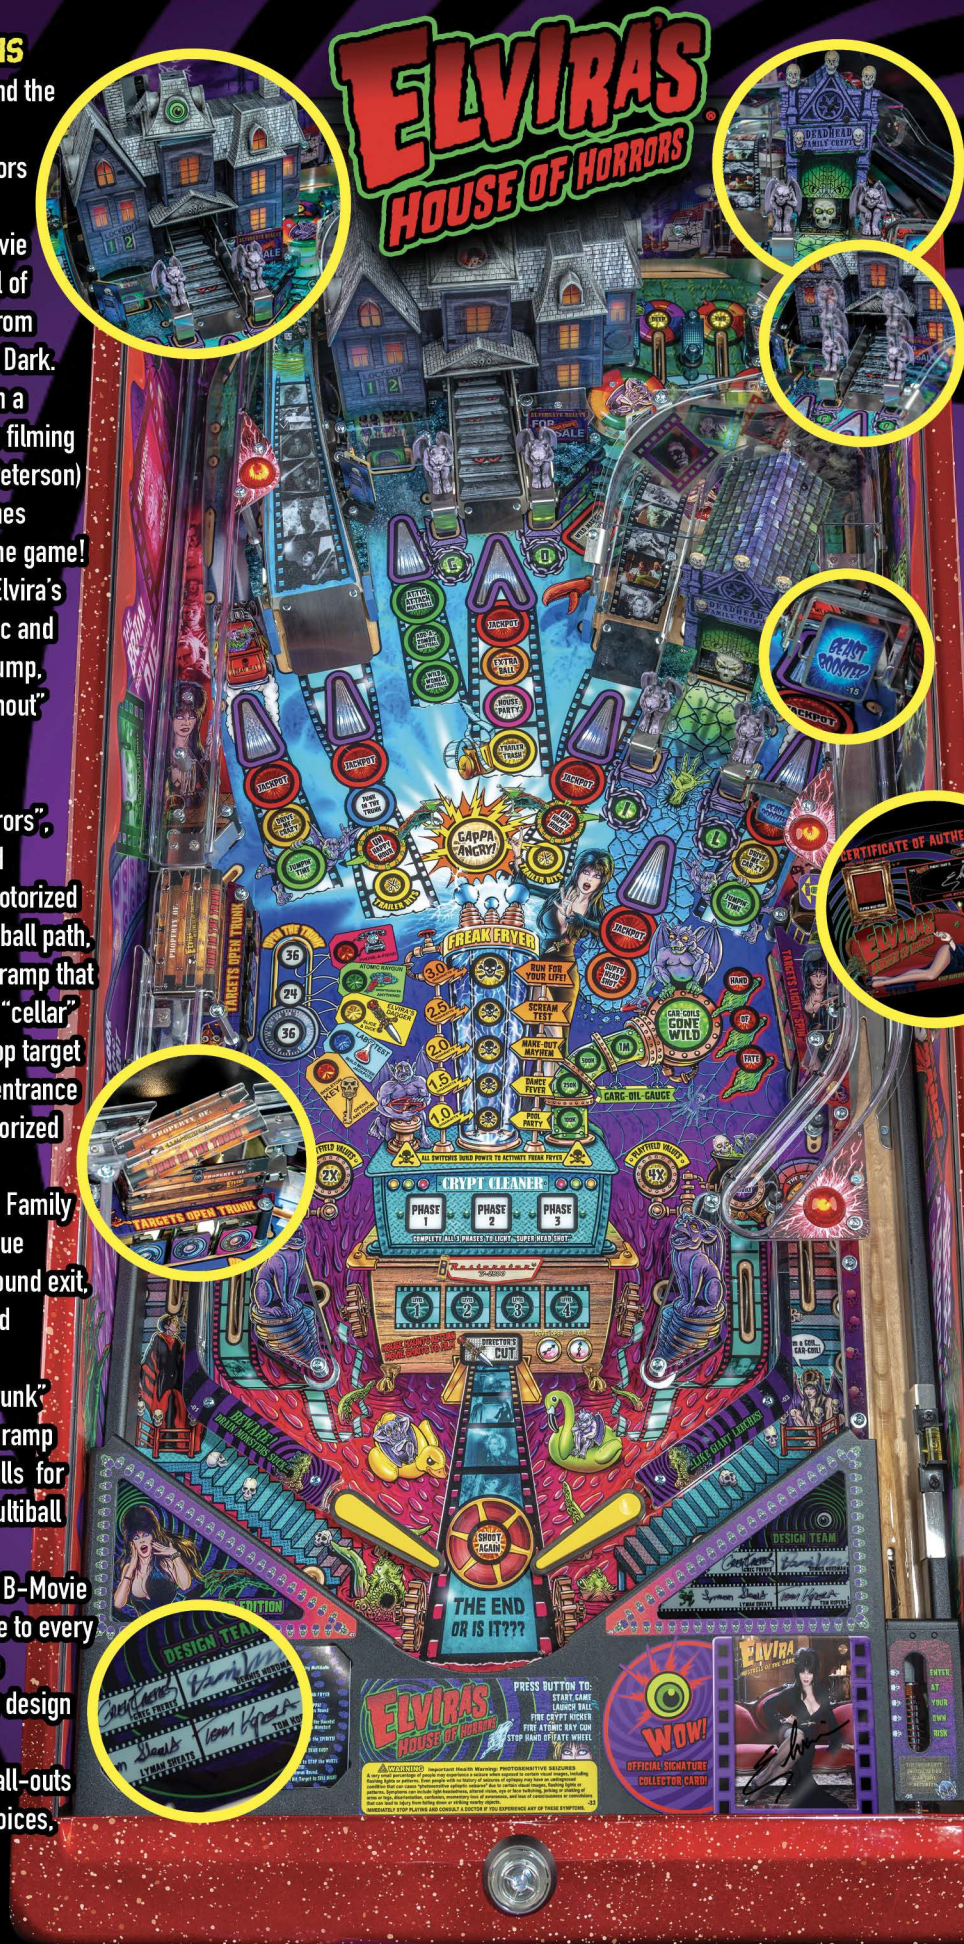

TM & © 2019 QUEEN "B" PRODUCTIONS.
ALL RIGHTS RESERVED.

WWW.STERNPINBALL.COM

MAIN ATTRACTIONS

- The taunting is over and the haunting begins. Elvira's House of Horrors immerses players in this fun, campy B-movie universe filled with all of the humor expected from Elvira, Mistress of the Dark.
- Custom speech and, in a pinball first, exclusive filming of Elvira (Cassandra Peterson) for custom video scenes featured throughout the game!
- Soundtrack includes Elvira's signature theme music and licensed music for "Jump, Jive, an' Wail" and "Shout"

GAME FEATURES

- Elvira's "House of Horrors", an interactive haunted mansion features a motorized diverter that changes ball path, a front door entrance ramp that can pivot up to reveal "cellar" shot, a gravestone drop target guarding the garage entrance for ball locks and motorized spinning attic turret
- Interactive "Deadhead Family Crypt" features a unique entrance, an underground exit, and a Custom Sculpted Deadhead Bash Toy
- Elvira's "Junk in the Trunk" toy located on the left ramp pops open, locking balls for game features and multiball action
- "Make your own dang B-Movie trailer" feature, unique to every game play experience
- Game Autographed by design team
- Custom speech and call-outs by the man of many voices, Tim Kitzrow

ELVIRA'S HOUSE OF HORRORS

GAME FEATURES CONT.

- 4 interactive mechanical kinetic Jumpin' Gar-Goil stand-up targets activate Gar-Goil game features
- Beast Booster opto spinner
- Illuminated Elvira themed mirrored backglass with stunning and distinctive high definition hand-drawn art & exclusive inside art blades by Greg Freres
- 3 pop bumpers
- High definition anti-reflection pinball glass
- Shaker Motor