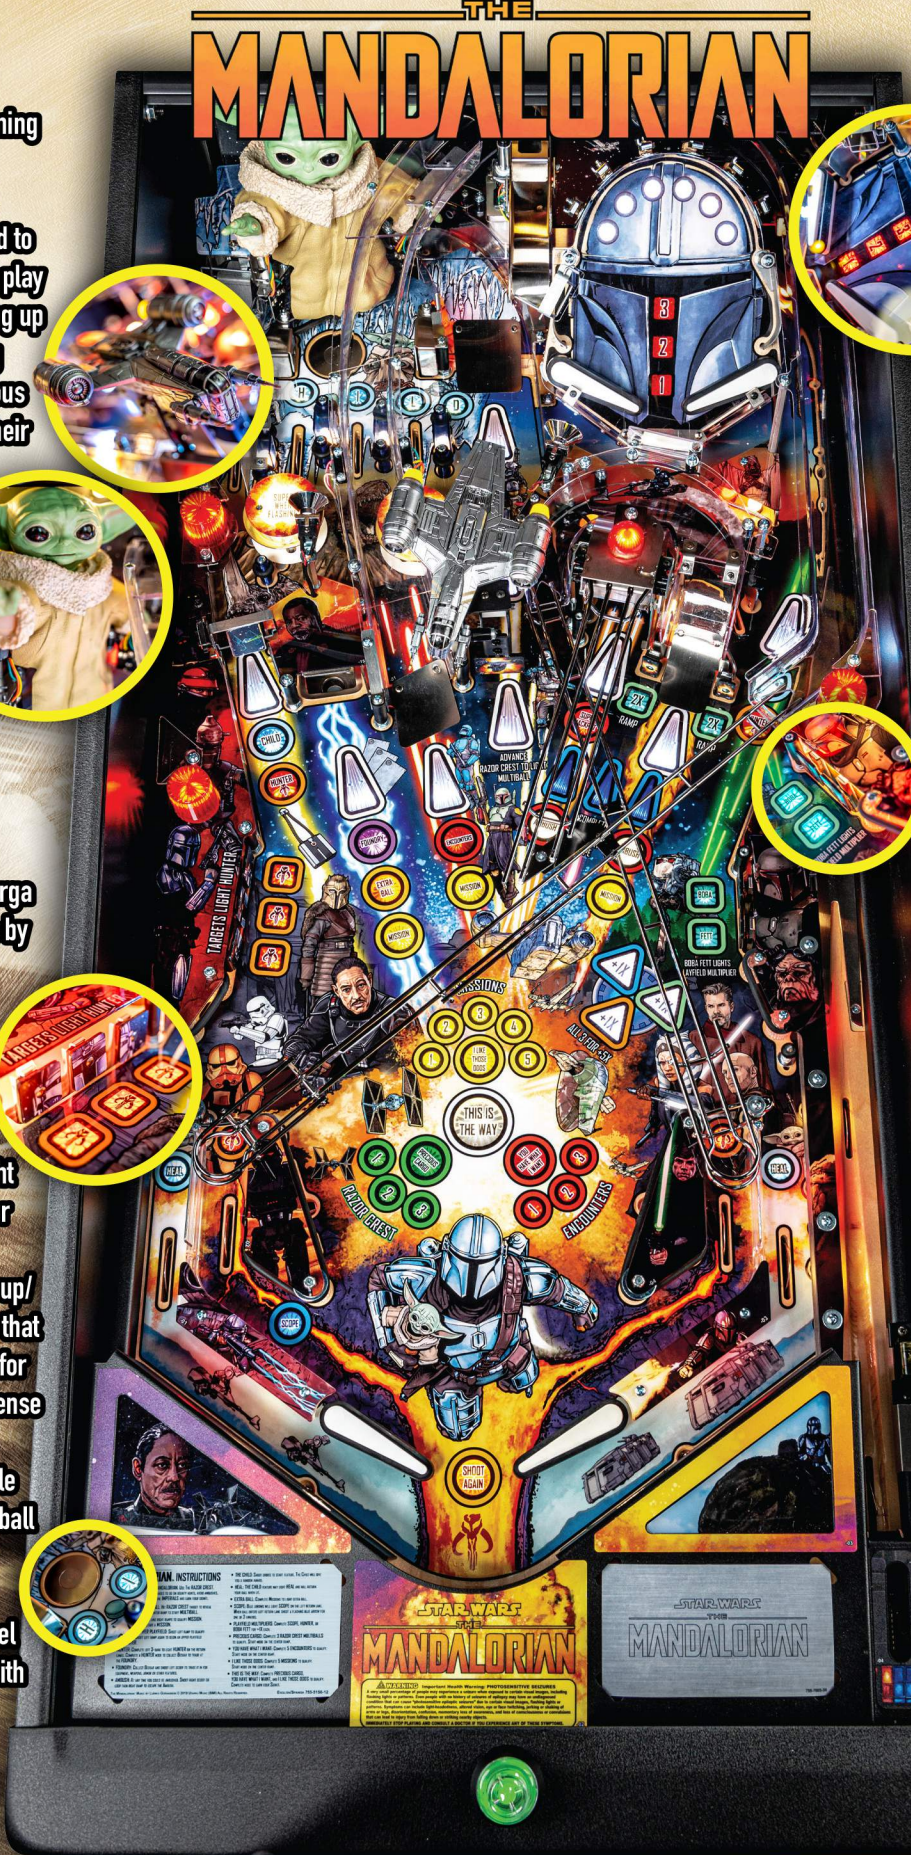

GAME FEATURES CONTINUED

- Gravity changing and rotating Encounter upper mini playfield with two flippers and 6 stand-up targets for intense battle action
- Left side eject pocket holds ball to start Missions, collect an extra ball, or trade Beskar for equipment, weapons, armor or other features at the Foundry
- 3 main *Razor Crest*™ multiballs
- 5 Mission modes recreating action-packed events from the show
- 2 Boba Fett stand-up targets light one of three playfield multipliers in addition to completing a Hunter mission or a Scope shot
- 3 intense battle action Encounters with 3 levels each
- 4 wizard modes leading to This is the Way
- 4 flippers

BACKGLASS AND ART

- Premium model features Mandalorian and allies against the Imperials full color translite and iconic side cabinet hand-drawn artwork by Randy Martinez

GENERAL FEATURES

- Stereo sound system with 3-channel amplifier
- Separate treble & bass adjustment
- CPU mounted line-out audio connector for external amplification
- Fade adjustment to control front and bottom speaker outputs

STERN PINBALL, INC. • 1001 BUSSE ROAD
ELK GROVE VILLAGE, IL 60007 • +1-708-345-7700

WWW.STERNPINBALL.COM

© & ™ Lucasfilm Ltd.