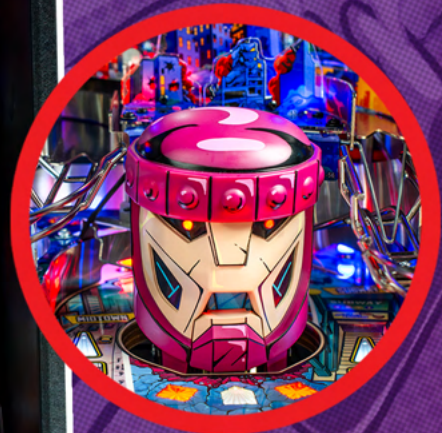

THE UNCANNY X-MEN

PREMIUM EDITION

DIMENSIONS

BOXED: UNBOXED:
H:56" W:31" H:75.5" W:27"
D:31" 280LBS D:55" 250LBS

THE UNCANNY X-MEN PREMIUM EDITION
SHOWN GAME SUBJECT TO CHANGE.

MARVEL
© MARVEL

STERNPINBALL.COM

THE UNCANNY X-MEN

MAIN ATTRACTIONS

- Stern Pinball presents Marvel's "The Uncanny X-Men" game based on the acclaimed comic stories "Days of Future Past" and "Mind out of Time".
- Featuring Wolverine, Professor X, Cyclops, Storm, Colossus, Beast, Rogue, Gambit, Nightcrawler, Jean Grey, Bishop, Kitty Pryde, Magneto, and more.
- Battle a 3 dimensional sculpted mechanically embedded in the playfield that changes states based on player actions.
- Experience an innovative new playfield layout from designer Jack Danger that features several new crossing shots and ramp designs with an all-new interpretation of the conventional flipper array with a new playable area themed the "Danger Room".
- Stunning hand-drawn comic book style art by Zombie Yeti accompanied by an original custom X-Men soundtrack from Charlie Benante of Anthrax and Pantera fame.

INSIDER CONNECTED™

Players can extend the fun with Stern's award-winning Insider Connected™ system by discovering mutants with Cerebro and using their mutant powers in online Quests!

GAME FEATURES

Motorized custom sculpted, destructible Sentinel head bash toy with illuminated eyes.

Interactive illuminated Sentinel hands wreak havoc and destruction by fighting back.

Danger Room training area with mini flipper offering a high risk, high reward experience with "Outlane" spinner.

Custom sculpted Wolverine action figure.