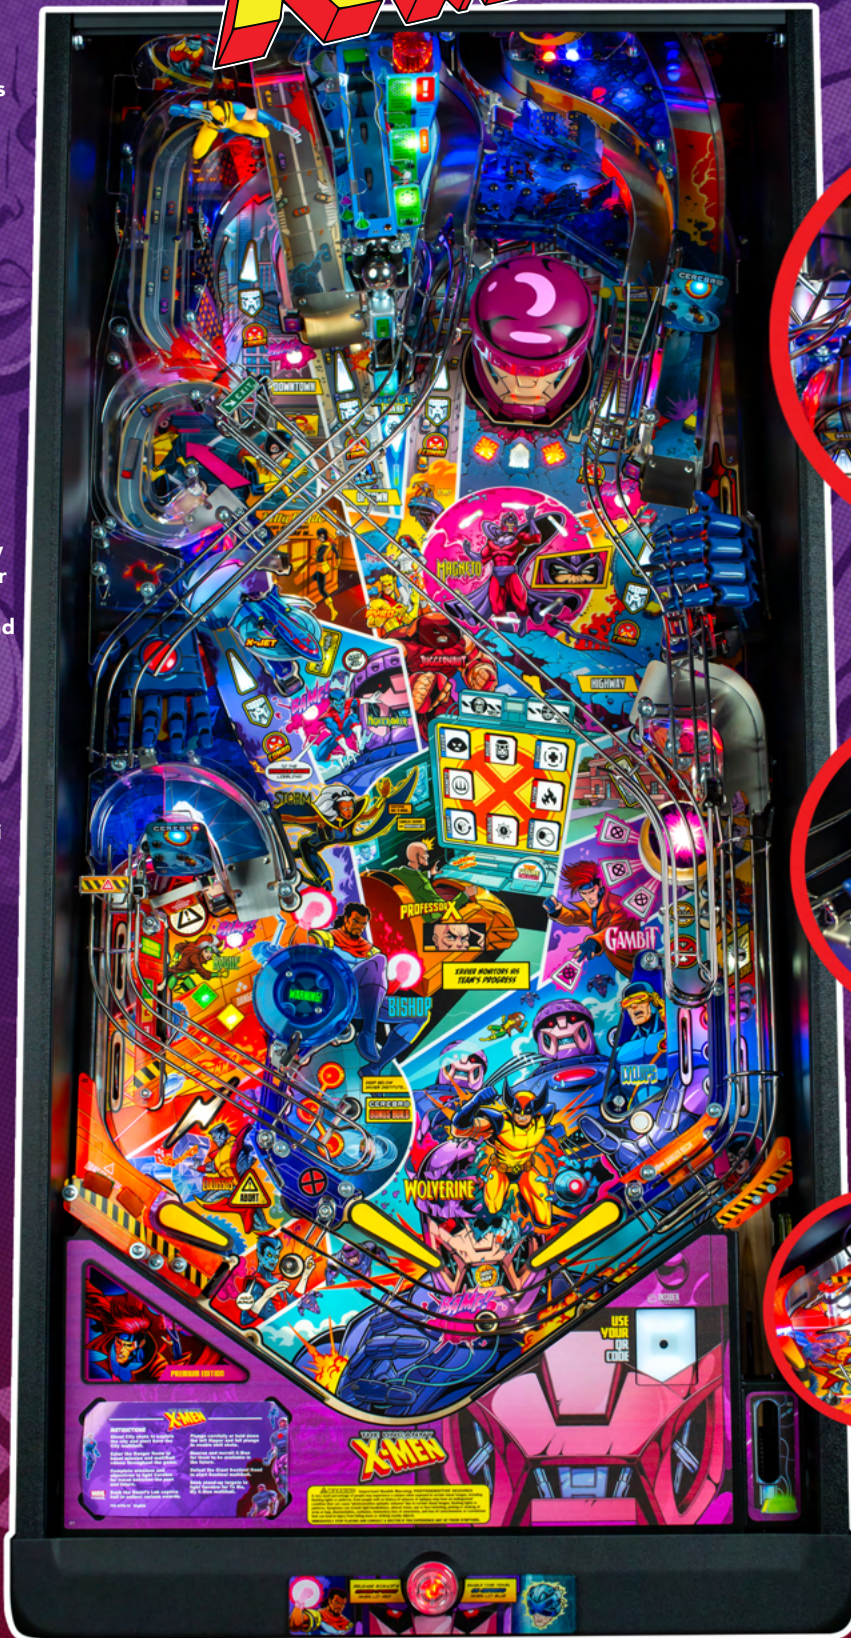

THE UNCANNY X-MEN

PREMIUM EDITION

DIMENSIONS

BOXED: UNBOXED:
H:56" W:31" H:75.5" W:27"
D:31" 280LBS D:55" 250LBS

THE UNCANNY X-MEN PREMIUM EDITION
SHOWN GAME SUBJECT TO CHANGE.

MARVEL
© MARVEL

STERNPINBALL.COM

THE UNCANNY X-MEN

MAIN ATTRACTIONS

- Stern Pinball presents Marvel's "The Uncanny X-Men" game based on the acclaimed comic stories "Days of Future Past" and "Mind out of Time".
- Featuring Wolverine, Professor X, Cyclops, Storm, Colossus, Beast, Rogue, Gambit, Nightcrawler, Jean Grey, Bishop, Kitty Pryde, Magneto, and more.
- Battle a 3 dimensional sculpted mechanically embedded in the playfield that changes states based on player actions.
- Experience an innovative new playfield layout from designer Jack Danger that features several new crossing shots and ramp designs with an all-new interpretation of the conventional flipper array with a new playable area themed the "Danger Room".
- Stunning hand-drawn comic book style art by Zombie Yeti accompanied by an original custom X-Men soundtrack from Charlie Benante of Anthrax and Pantera fame.

INSIDER CONNECTED™

Players can extend the fun with Stern's award-winning Insider Connected™ system by discovering mutants with Cerebro and using their mutant powers in online Quests!

GAME FEATURES

Motorized custom sculpted, destructible Sentinel head bash toy with illuminated eyes.

Interactive illuminated Sentinel hands wreak havoc and destruction by fighting back.

Danger Room training area with mini flipper offering a high risk, high reward experience with "Outlane" spinner.

Custom sculpted Wolverine action figure.